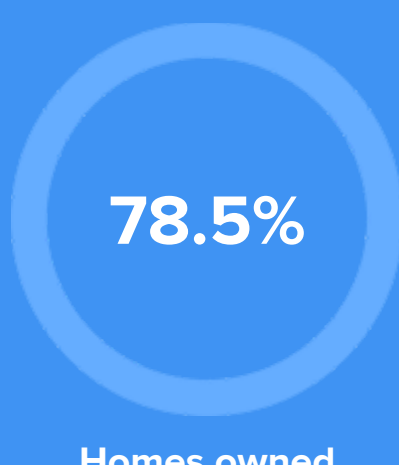

### Condition

**50°F** average temperature

**27 years**  
Median home age

**\$296,700**  
Median home price

**-4.76%**  
Median home age

**11.7%**  
Annual property tax