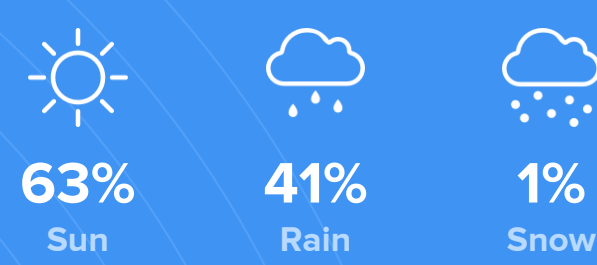

Weather

Condition

65°F average temperature