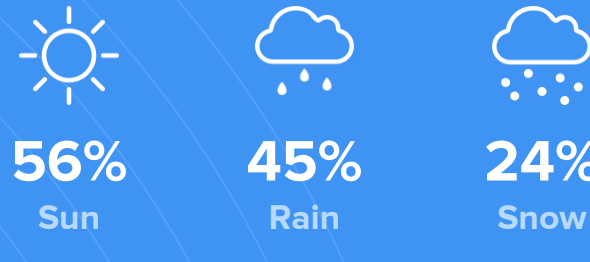

Density (Population per mile²)

Compared to New York, Barrington has a low population density. Barrington is perfect for those who want to be in the city without constantly rubbing shoulders.

4,278
BARRINGTON

27,441
NEW YORK

RESIDENCE

Air quality

Weather

Condition

55°F average temperature

51 years

Median home age