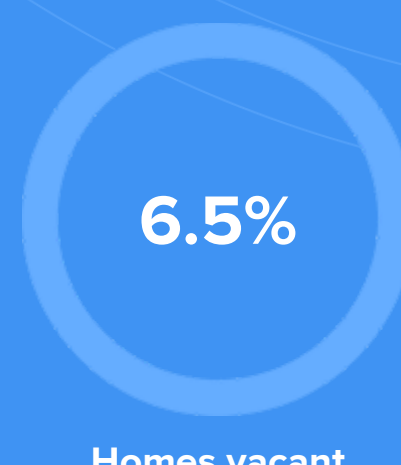

### Condition

**51°F** average temperature

**63 years**  
Median home age

**\$136,320**  
Median home price

**-0.38%**  
Home appreciation rate

**11.83%**  
Annual property tax