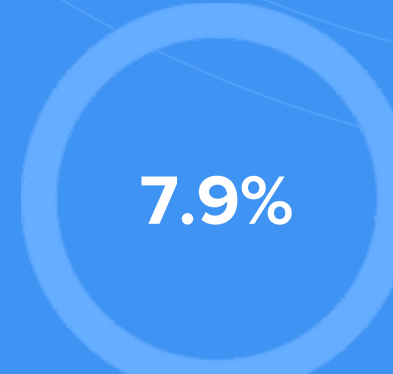

### Condition

**61°F** average temperature

**40 years**  
Median home age

**\$89,400**  
Median home price

**-2.56%**  
Median home age

**8.99%**  
Annual property tax