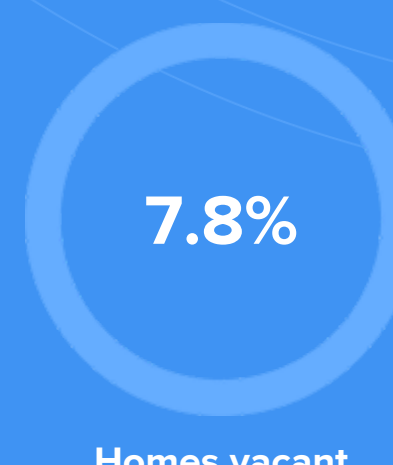

### Condition

**48°F** average temperature

**64 years**  
Median home age

**\$104,740**  
Median home price

**-1.8%**  
Home appreciation rate

**11.48%**  
Annual property tax