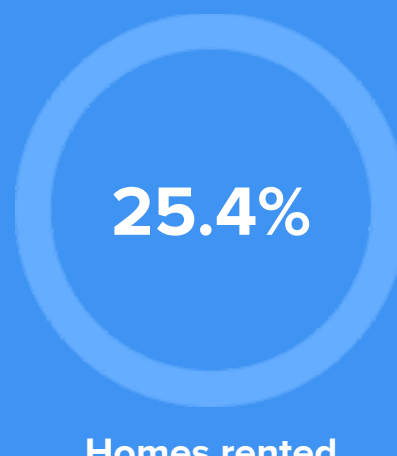

BOWIE, TX

[Click to view full report.](#)

CITY INFO

Population: 5,415

Male
46%

Female
54%

Married
62%

Single
38%

City rating

This rating is a weighted average of commute time, crime rate, population, median salary, and more.

Overall value

This score adds annual household income and cost of living to the city rating.

Density (Population per mile²)

Compared to New York, Bowie has a very low population density. Bowie is perfect for those who like a quiet city.

1,430
BOWIE

27,441
NEW YORK

RESIDENCE

Air quality

Weather

Condition

64°F average temperature

40 years
Median home age

$78,800
Median home price

4.34%
Home appreciation rate

11.67%
Annual property tax

COMMUNITY

Religious diversity

- **43.9%** Other
- **38.4%** Baptist
- **10%** Other Christian
- **4%** Methodist
- **3.7%** Catholic

Crime rate
(per 100,000)

5

Average age

37

Political majority

Republican

LOCALE

Unemployment

Occupation

- **8.6%** Management, business, Art & Sciences
- **20.8%** Sales & Office Occupations
- **19.6%** Service Occupation
- **19.4%** Production, transportation & Material Moving
- **15.4%** Natural Resources, Construction & Maintenance

Education

Student teacher ratio **1:11**

68%

High school diploma

5%

Some college or associates degree

9%

Bachelors degree

2%

Graduate or professional degree

TRANSIT

Average commute time Daily breakdown: by transport type