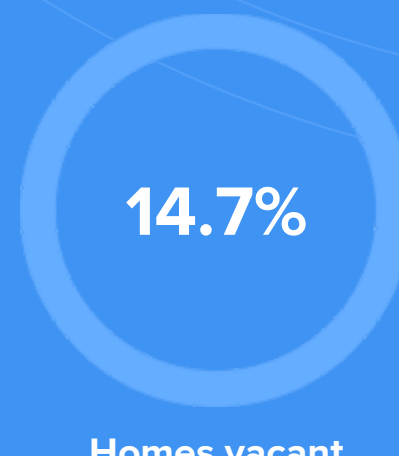

BOWIE, TX

[Click to view full report.](#)

CITY INFO

Population: 5,415

Male
46%

Female
54%

Married
62%

Single
38%

City rating

This rating is a weighted average of commute time, crime rate, population, median salary, and more.

Overall value

This score adds annual household income and cost of living to the city rating.

Density (Population per mile²)

Compared to New York, Bowie has a very low population density. Bowie is perfect for those who like a quiet city.

1,430
BOWIE

27,441
NEW YORK

RESIDENCE

Air quality

Weather

Condition

64°F average temperature

40 years
Median home age

$78,800
Median home price

4.34%
Home appreciation rate

11.67%
Annual property tax

COMMUNITY

Religious diversity

- **43.9%** Other
- **38.4%** Baptist
- **10%** Other Christian
- **4%** Methodist
- **3.7%** Catholic

Crime rate
(per 100,000)

5

Average age

37

Political majority

Republican

LOCALE

Unemployment

Occupation

- **8.6%** Management, business, Art & Sciences
- **20.8%** Sales & Office Occupations
- **19.6%** Service Occupation
- **19.4%** Production, transportation & Material Moving
- **15.4%** Natural Resources, Construction & Maintenance

Education

Student teacher ratio **1:11**

68%

High school diploma

5%

Some college or associates degree

9%

Bachelors degree

2%

Graduate or professional degree

TRANSIT

Average commute time Daily breakdown: by transport type