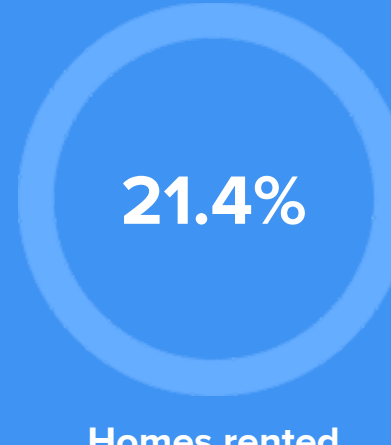

RESIDENCE

Air quality

Weather

Condition

51°F average temperature

26 years
Median home age

\$164,740
Median home price

-8.68%
Home appreciation rate

15.4%
Annual property tax

COMMUNITY

Religious diversity

- 53.3%** Other
- 33.5%** Catholic
- 5.7%** Other Christian
- 4.9%** Jewish
- 2.6%** Lutheran

Crime rate
(per 100,000)

Average age

Political majority

LOCALE