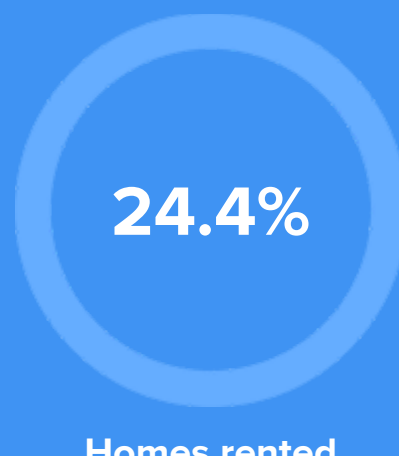

Weather

Condition

59°F average temperature

43 years
Median home age

\$53,560
Median home price

1%
Home appreciation rate

16.87%
Annual property tax

COMMUNITY

Religious diversity

- 34.8%** Other
- 27.8%** Baptist
- 18.4%** Catholic
- 10.2%** Other Christian
- 8.8%** Pentecostal

Crime rate
(per 100,000)

Average age

Political majority

LOCALE

Unemployment

Occupation