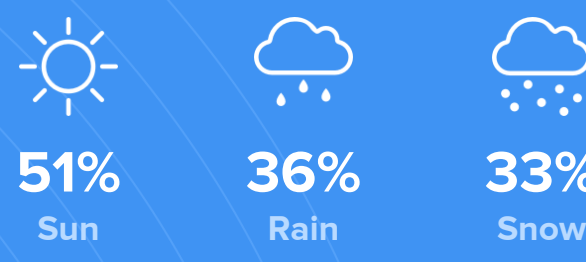

Weather

Condition

47°F average temperature