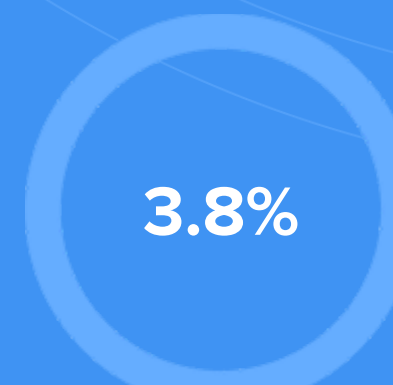

### Condition

**47°F** average temperature

**25 years**  
Median home age

**\$248,790**  
Median home price

**-13.98%**  
Median home age

**19.95%**  
Annual property tax