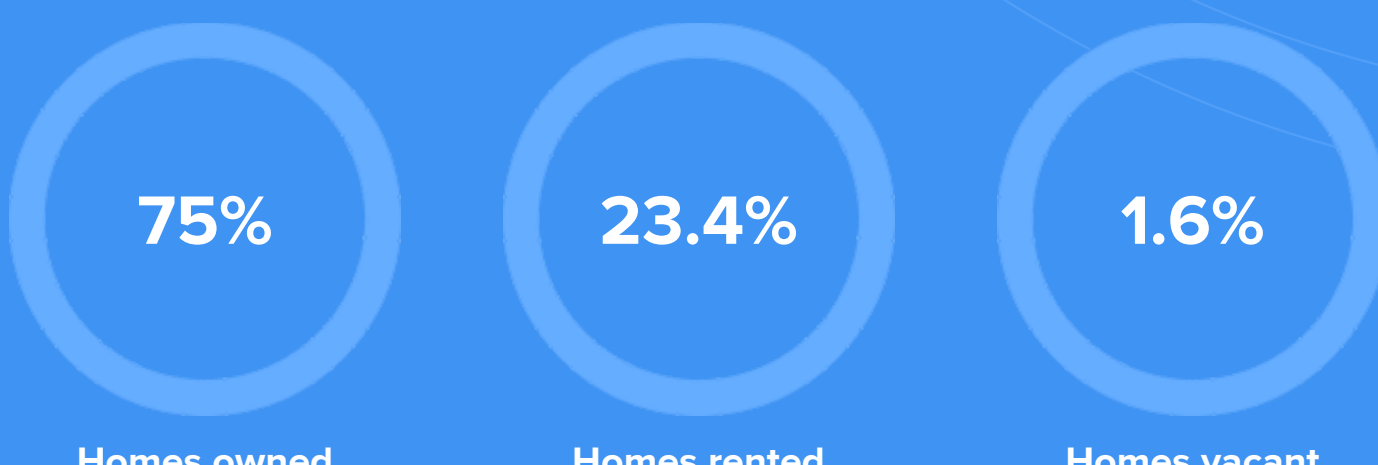

14 years

Median home age

$131,570

Median home price

-4.59%

Home appreciation rate

14.37%

Annual property tax

COMMUNITY

Religious diversity

57.5% Other

24.5% Baptist

9.2% Other Christian

4.6% Catholic

4.2% Methodist