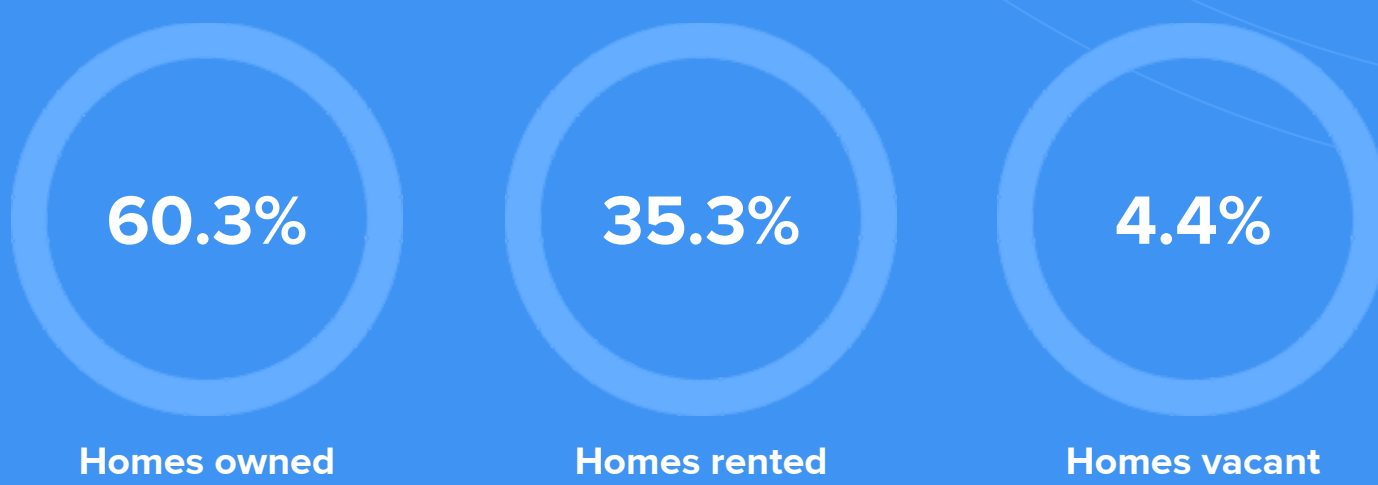

COMMUNITY

Religious diversity

- 65% Other
- 29.3% Baptist
- 4.2% Methodist
- 0.8% Pentecostal
- 0.7% Mormon