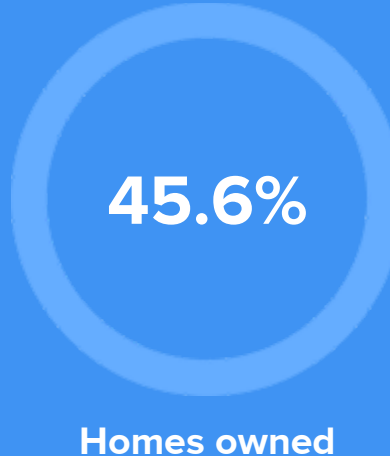

Weather

Condition

54°F average temperature

42 years
Median home age

\$90,680
Median home price

1.22%
Home appreciation rate

14.39%
Annual property tax

COMMUNITY

Religious diversity

- 48.7%** Other
- 35.4%** Catholic
- 5.9%** Presbyterian
- 5.3%** Methodist
- 4.7%** Other Christian

Crime rate
(per 100,000)

5

Average age

27

Political majority

Republican