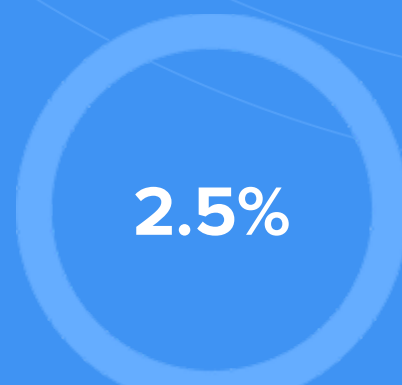

Condition

51°F average temperature

38 years
Median home age

\$295,810
Median home price

-2.23%
Median home age

18.96%
Annual property tax

COMMUNITY

Religious diversity

- 53.6%** Other
- 37%** Catholic
- 4.6%** Other Christian
- 3.1%** Jewish
- 1.7%** Islam

Crime rate
(per 100,000)

1

Average age

39

Political majority

Democrat

LOCALE