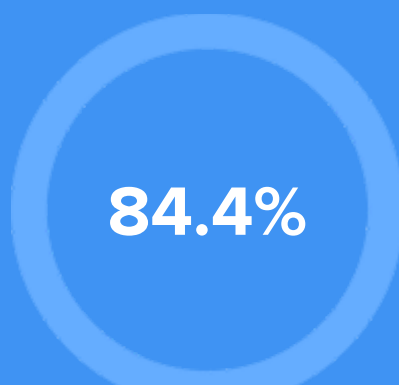

Condition

51°F average temperature

38 years
Median home age

\$295,810
Median home price

-2.23%
Median home age

18.96%
Annual property tax

COMMUNITY

Religious diversity

- 53.6%** Other
- 37%** Catholic
- 4.6%** Other Christian
- 3.1%** Jewish
- 1.7%** Islam

Crime rate
(per 100,000)

1

Average age

39

Political majority

Democrat

LOCALE