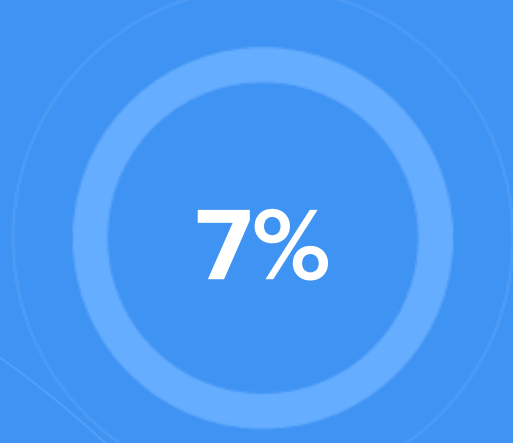

LOCALE

Unemployment