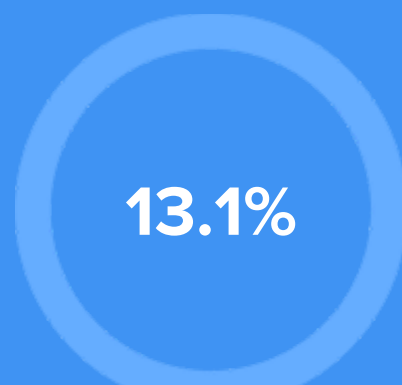

Condition

51°F average temperature

38 years
Median home age

\$295,810
Median home price

-2.23%
Median home age

18.96%
Annual property tax

COMMUNITY

Religious diversity

- 53.6%** Other
- 37%** Catholic
- 4.6%** Other Christian
- 3.1%** Jewish
- 1.7%** Islam

Crime rate
(per 100,000)

1

Average age

39

Political majority

Democrat

LOCALE