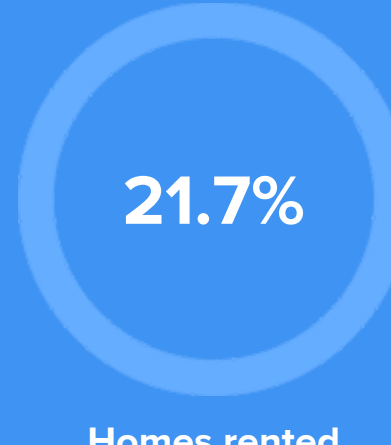

### Weather

### Condition

**50°F** average temperature

**49 years**  
Median home age

**\$161,570**  
Median home price

**-4.08%**  
Median home age

**20.43%**  
Annual property tax