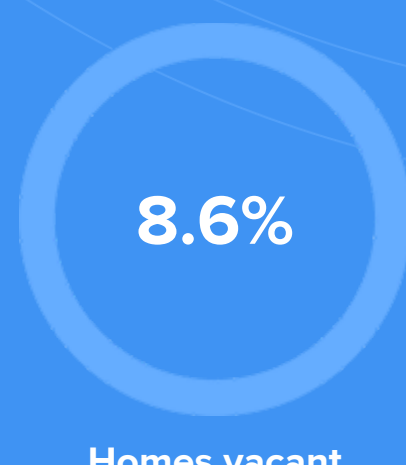

COATESVILLE, PA

[Click to view full report.](#)

CITY INFO

Population: 11,744

Male
48%

Female
52%

Married
41%

Single
59%

City rating

This rating is a weighted average of commute time, crime rate, population, median salary, and more.

Overall value

This score adds annual household income and cost of living to the city rating.

Density (Population per mile²)

Compared to New York, Coatesville has a low population density. Coatesville is perfect for those who want to be in the city without constantly rubbing shoulders.

6,338
COATESVILLE

27,441
NEW YORK

RESIDENCE

Air quality

Weather

Condition

52°F average temperature

63 years
Median home age

$118,500
Median home price

-2.87%
Home appreciation rate

15.02%
Annual property tax

COMMUNITY

Religious diversity

- **56.9%** Other
- **32.3%** Catholic
- **4.6%** Other Christian
- **3.2%** Presbyterian
- **3.1%** Methodist

Crime rate
(per 100,000)

9

Average age

33

Political majority

Democrat

LOCALE

Unemployment

Education

Student teacher ratio **1:14**

Occupation

- **5.6%** Management, business, Art & Sciences
- **25.9%** Sales & Office Occupations
- **24.5%** Service Occupation
- **25.8%** Production, transportation & Material Moving
- **6.7%** Natural Resources, Construction & Maintenance

TRANSIT

Average commute time Daily breakdown: by transport type