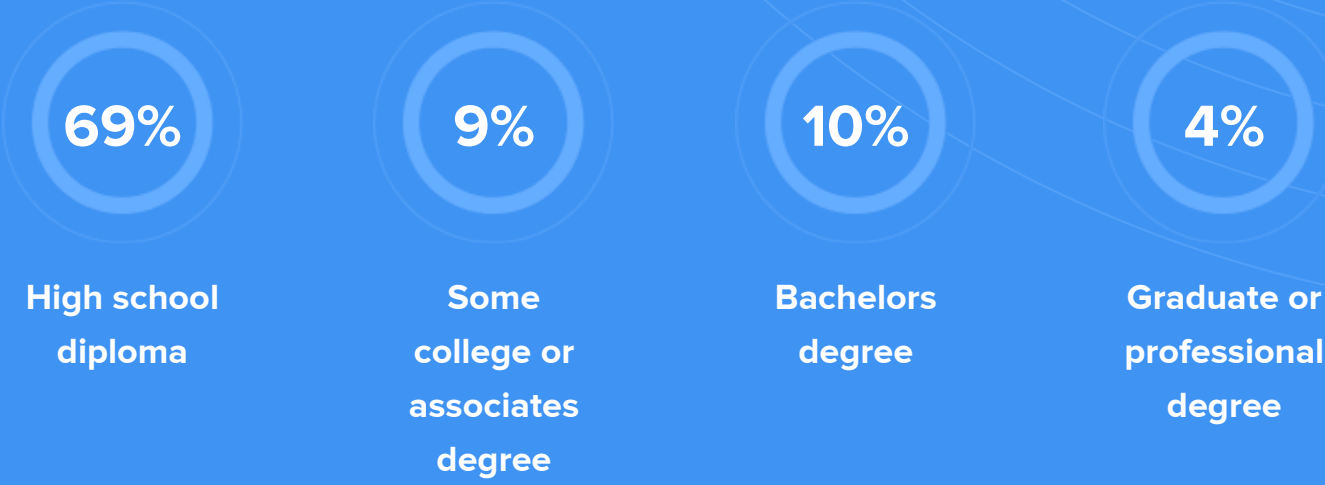

Education

Student teacher ratio **1:18**