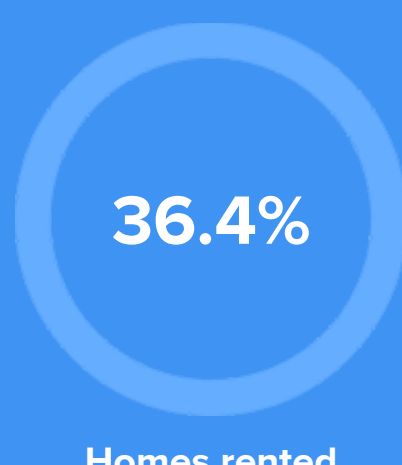

66°F average temperature

45 years
Median home age

\$112,070
Median home price

-30.84%
Median home age

6.53%
Annual property tax

COMMUNITY

Religious diversity

- 75.1% Other
- 18.2% Catholic
- 3.3% Baptist
- 1.9% Pentecostal
- 1.6% Methodist

Crime rate
(per 100,000)

Average age

Political majority

LOCALE

Unemployment

Occupation

- 11.9% Management, business, Art & Sciences
- 28.2% Sales & Office Occupations
- 16% Service Occupation
- 11.6% Production, transportation & Material Moving
- 10.1% Natural Resources, Construction & Maintenance