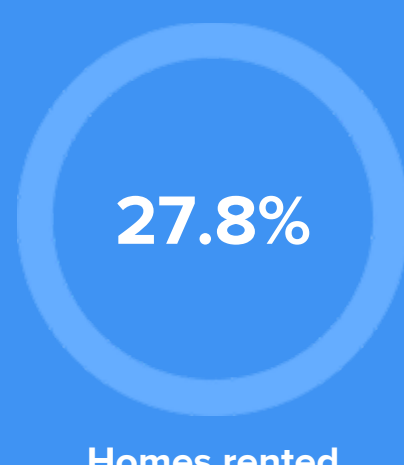

56°F average temperature

39 years
Median home age

\$70,290
Median home price

0.54%
Home appreciation rate

10.94%
Annual property tax

COMMUNITY

Religious diversity

53.9% Other