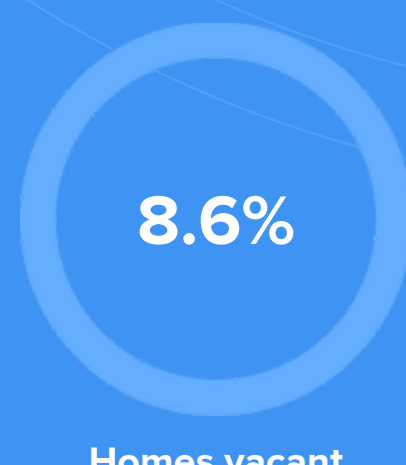

56°F average temperature

39 years
Median home age

\$70,290
Median home price

0.54%
Home appreciation rate

10.94%
Annual property tax

COMMUNITY

Religious diversity

53.9% Other