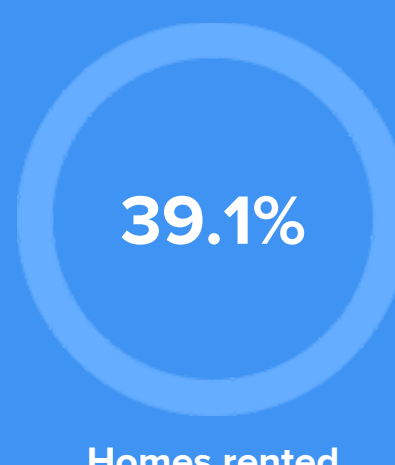

ELIZABETHTOWN PA

[Click to view full report.](#)

CITY INFO

Population: **12,211**

Male
46%

Female
54%

Married
50%

Single
50%

City rating

This rating is a weighted average of commute time, crime rate, population, median salary, and more.

Overall value

This score adds annual household income and cost of living to the city rating.

Density (Population per mile²)

Compared to New York, Elizabethtown has a low population density. Elizabethtown is perfect for those who want to be in the city without constantly rubbing shoulders.

4,691
ELIZABETHTOWN

27,441
NEW YORK

RESIDENCE

Air quality

Weather

Condition

53°F average temperature

42 years
Median home age

$153,850
Median home price

-1.05%
Home appreciation rate

14.64%
Annual property tax

COMMUNITY

Religious diversity

- **58.9%** Other
- **21.6%** Other Christian
- **9.8%** Catholic
- **4.9%** Methodist
- **4.8%** Lutheran

Crime rate
(per 100,000)

Average age

Political majority

LOCALE

Unemployment

Education

Student teacher ratio **1:16**

Occupation

- **10.4%** Management, business, Art & Sciences
- **25.4%** Sales & Office Occupations
- **19.4%** Service Occupation
- **15.9%** Production, transportation & Material Moving
- **6.9%** Natural Resources, Construction & Maintenance

TRANSIT

Average commute time Daily breakdown: by transport type