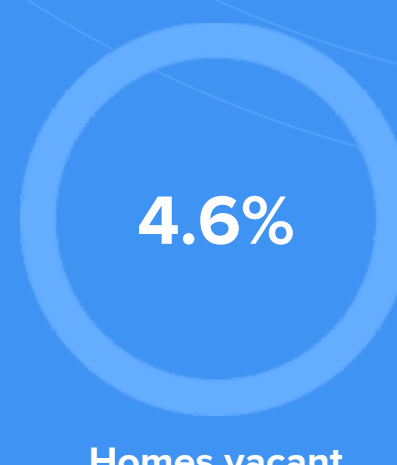

ELIZABETHTOWN PA

[Click to view full report.](#)

CITY INFO

Population: **12,211**

Male
46%

Female
54%

Married
50%

Single
50%

City rating

This rating is a weighted average of commute time, crime rate, population, median salary, and more.

Overall value

This score adds annual household income and cost of living to the city rating.

Density (Population per mile²)

Compared to New York, Elizabethtown has a low population density. Elizabethtown is perfect for those who want to be in the city without constantly rubbing shoulders.

4,691
ELIZABETHTOWN

27,441
NEW YORK

RESIDENCE

Air quality

Weather

Condition

53°F average temperature

42 years
Median home age

$153,850
Median home price

-1.05%
Home appreciation rate

14.64%
Annual property tax

COMMUNITY

Religious diversity

- **58.9%** Other
- **21.6%** Other Christian
- **9.8%** Catholic
- **4.9%** Methodist
- **4.8%** Lutheran

Crime rate
(per 100,000)

Average age

Political majority

LOCALE

Unemployment

Education

Student teacher ratio **1:16**

Occupation

- **10.4%** Management, business, Art & Sciences
- **25.4%** Sales & Office Occupations
- **19.4%** Service Occupation
- **15.9%** Production, transportation & Material Moving
- **6.9%** Natural Resources, Construction & Maintenance

TRANSIT

Average commute time Daily breakdown: by transport type