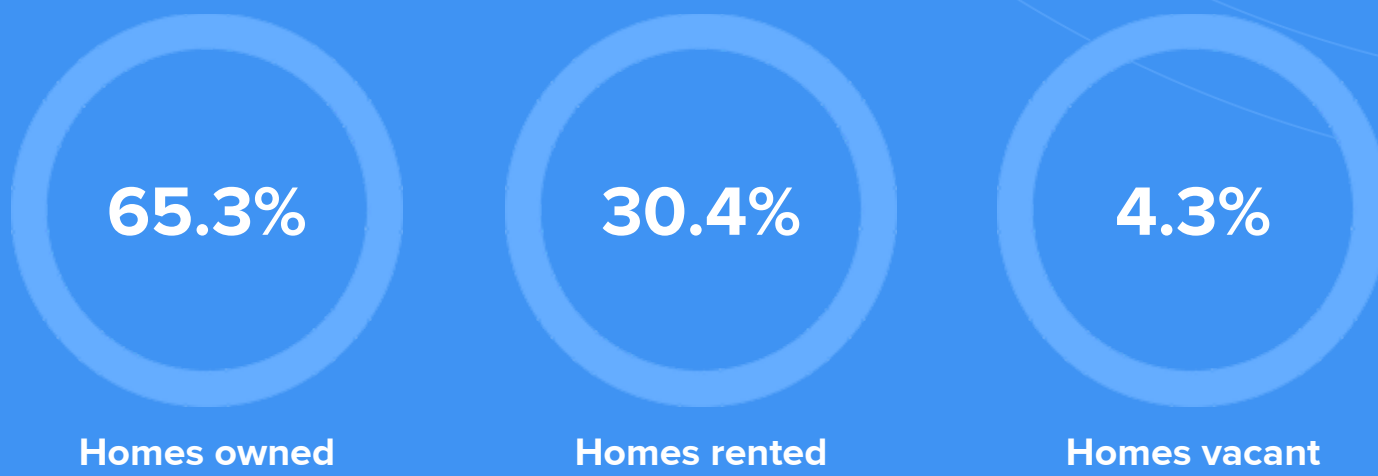

### Weather

### Condition

**46°F** average temperature

**30 years**  
Median home age

**\$246,910**  
Median home price

**-3.93%**  
Median home age

**17.83%**  
Annual property tax