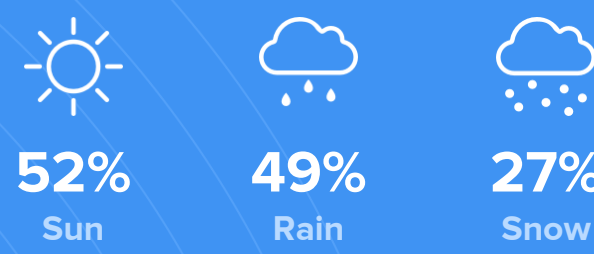

Weather

Condition

46°F average temperature