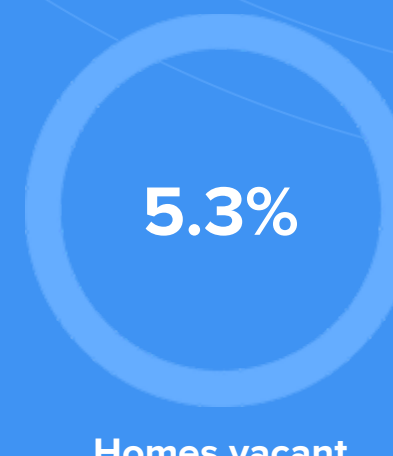

### Condition

**55°F** average temperature

**41 years**  
Median home age

**\$914,070**  
Median home price

**-8.61%**  
Median home age

**21.97%**  
Annual property tax