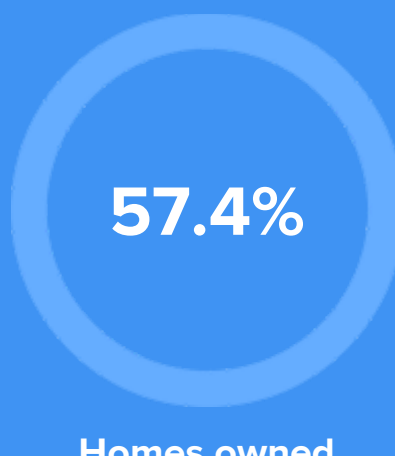

56°F average temperature

16 years
Median home age

\$160,480
Median home price

-1.37%
Median home age

10.61%
Annual property tax

COMMUNITY

Religious diversity

- 79.5% Other
- 8.2% Catholic
- 5.9% Other Christian
- 3.9% Methodist
- 2.5% Baptist

Crime rate
(per 100,000)

Average age

Political majority

Democrat

LOCALE

Unemployment

Occupation

- 9.5% Management, business, Art & Sciences
- 26.5% Sales & Office Occupations
- 16.8% Service Occupation
- 17.3% Production, transportation & Material Moving
- 13.8% Natural Resources, Construction & Maintenance