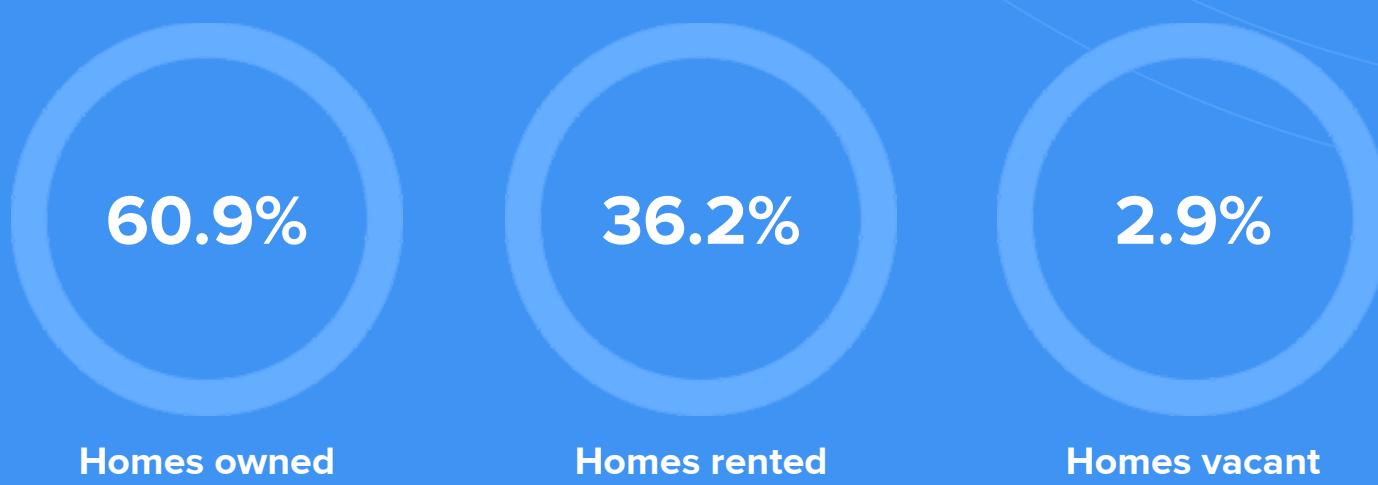

34 years

Median home age

$259,580

Median home price

-15.95%

Median home age

7.62%

Annual property tax