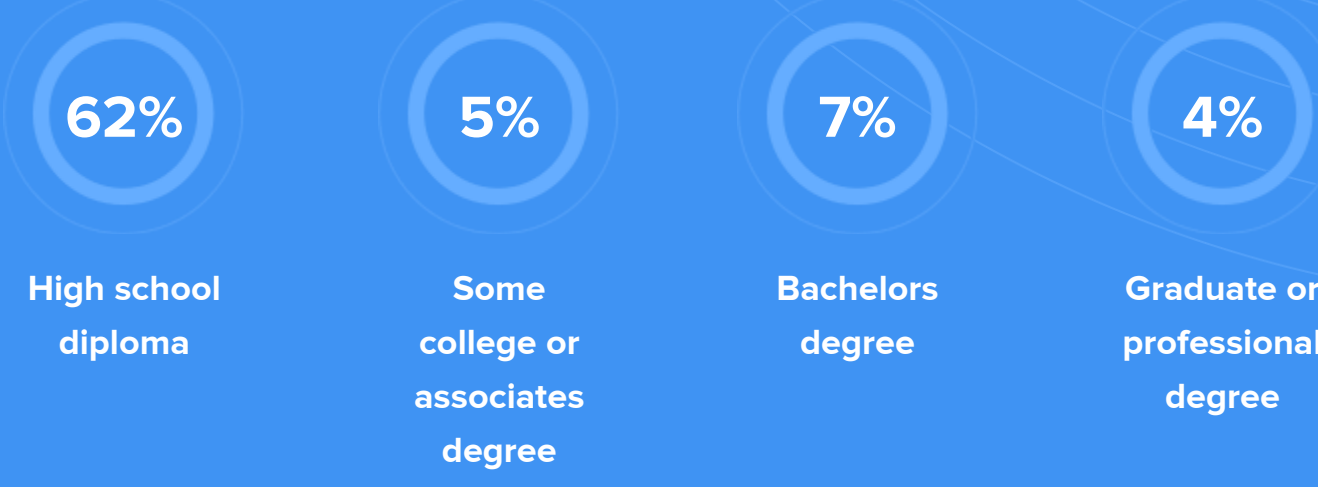

Occupation

- **7.6%** Management, business, Art & Sciences
- **23.7%** Sales & Office Occupations
- **15.3%** Service Occupation
- **21.7%** Production, transportation & Material Moving
- **12.9%** Natural Resources, Construction & Maintenance