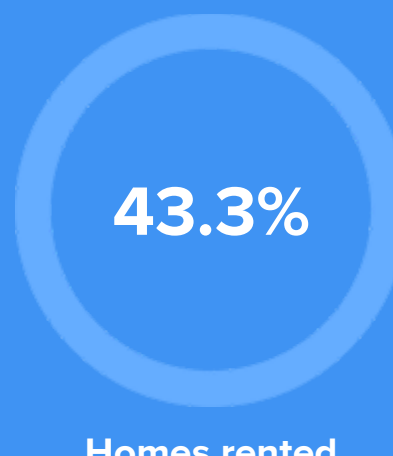

Weather

Condition

49°F average temperature

66 years
Median home age

\$120,480
Median home price

-16.76%
Median home age

13.23%
Annual property tax

COMMUNITY

Religious diversity

- 51.8%** Other
- 37.5%** Catholic
- 6.9%** Other Christian
- 2.2%** Jewish
- 1.5%** Baptist

Crime rate
(per 100,000)

5

Average age

36

Political majority

Democrat