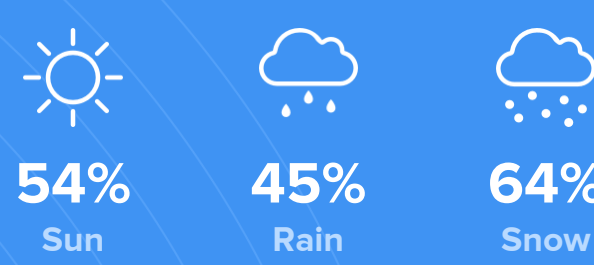

Density (Population per mile²)

Compared to New York, Fitchburg has a very low population density. Fitchburg is perfect for those who like a quiet city.

1,434
FITCHBURG

27,441
NEW YORK

RESIDENCE

Air quality

Weather

Condition

49°F average temperature

66 years
Median home age

\$120,480
Median home price

-16.76%
Median home age

13.23%
Annual property tax

COMMUNITY