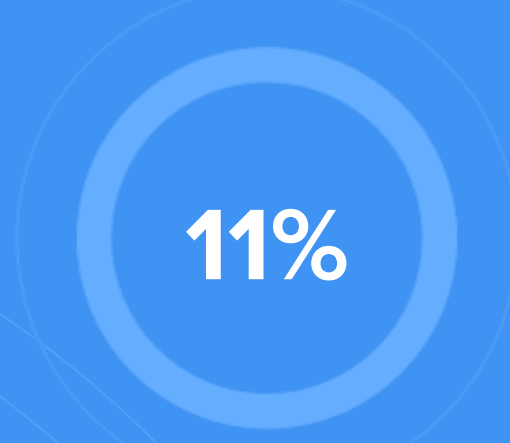

LOCALE

Unemployment