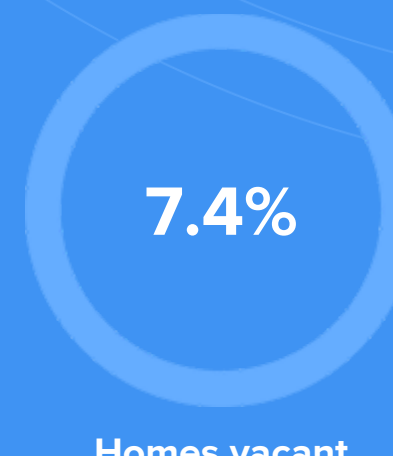

Weather

Condition

49°F average temperature

66 years
Median home age

\$120,480
Median home price

-16.76%
Median home age

13.23%
Annual property tax

COMMUNITY