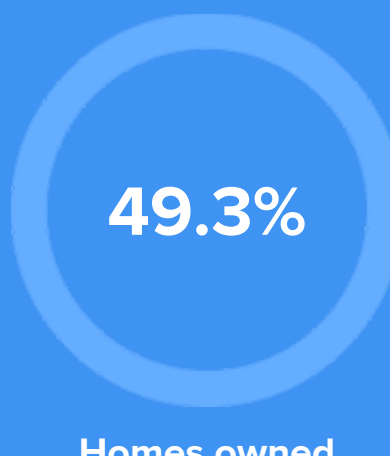

Weather

Condition

49°F average temperature

66 years
Median home age

\$120,480
Median home price

-16.76%
Median home age

13.23%
Annual property tax

COMMUNITY

Religious diversity

- 51.8%** Other
- 37.5%** Catholic
- 6.9%** Other Christian
- 2.2%** Jewish
- 1.5%** Baptist

Crime rate
(per 100,000)

5

Average age

36

Political majority

Democrat