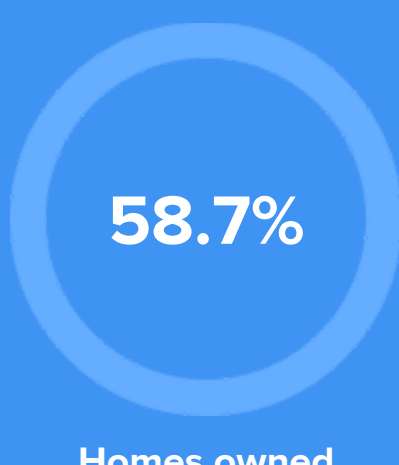

Homes owned