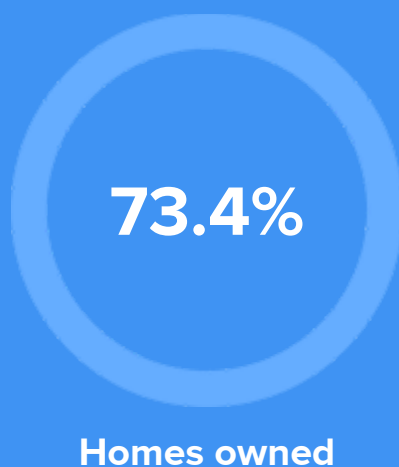

Density (Population per mile²)

Compared to New York, Glen Ellyn has a very low population density. Glen Ellyn is perfect for those who like a quiet city.

3,960
GLEN ELLYN

27,441
NEW YORK

RESIDENCE

Air quality

Weather

Condition

50°F average temperature

43 years
Median home age

\$313,040
Median home price

-6.2%
Median home age

18.51%
Annual property tax

COMMUNITY