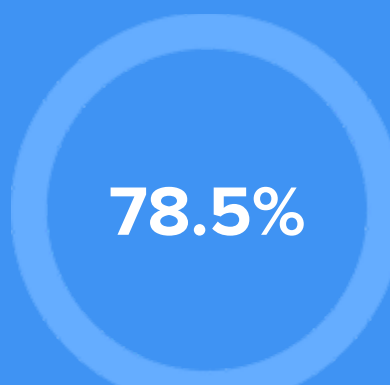

Homes owned