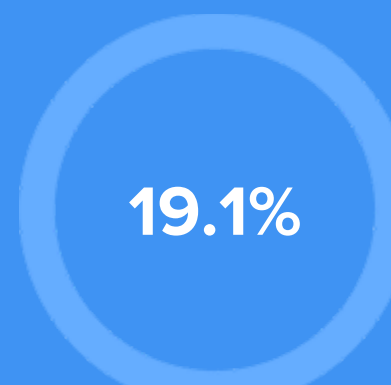

Homes rented