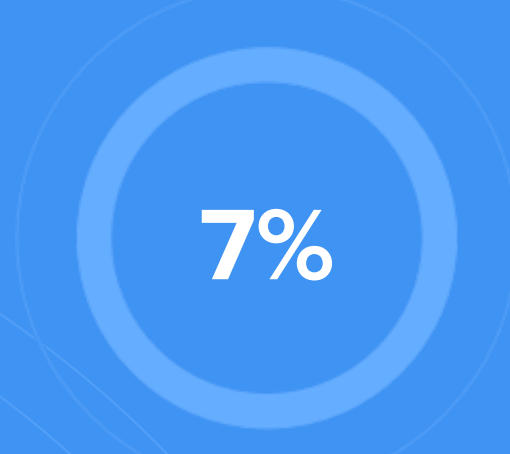

LOCALE

Unemployment