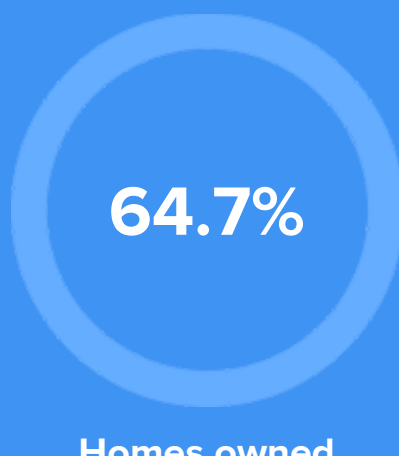

Condition

53°F average temperature

42 years
Median home age

\$269,180
Median home price

-5.53%
Median home age

20.09%
Annual property tax

COMMUNITY

Religious diversity

- 56% Other
- 35.4% Catholic
- 3.3% Presbyterian
- 3.1% Other Christian
- 2.2% Methodist

Crime rate
(per 100,000)

3

Average age

36

Political majority

Republican

LOCALE