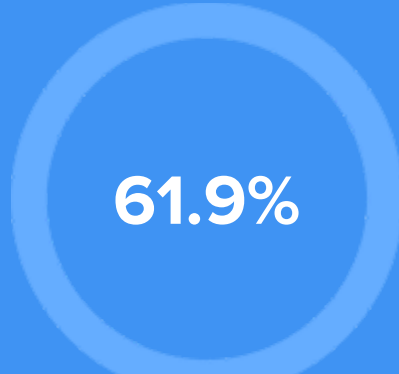

COMMUNITY

Religious diversity

- 65.2%** Other
- 17.8%** Baptist
- 7.4%** Other Christian
- 5.7%** Catholic
- 3.9%** Methodist

Crime rate
(per 100,000)

Average age

Political majority

LOCALE

Unemployment