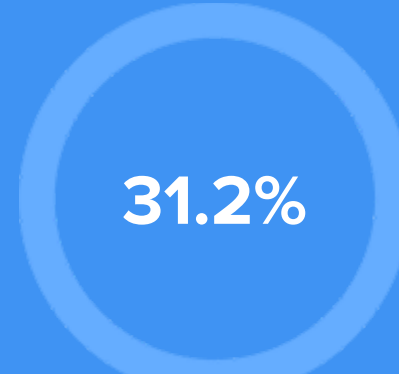

COMMUNITY

Religious diversity

- 65.2%** Other
- 17.8%** Baptist
- 7.4%** Other Christian
- 5.7%** Catholic
- 3.9%** Methodist

Crime rate
(per 100,000)

Average age

Political majority

LOCALE

Unemployment