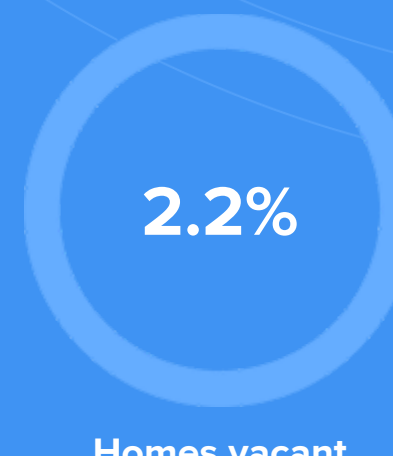

Weather

Condition

53°F average temperature

40 years
Median home age

\$431,240
Median home price

-2.24%
Home appreciation rate

26.26%
Annual property tax

COMMUNITY