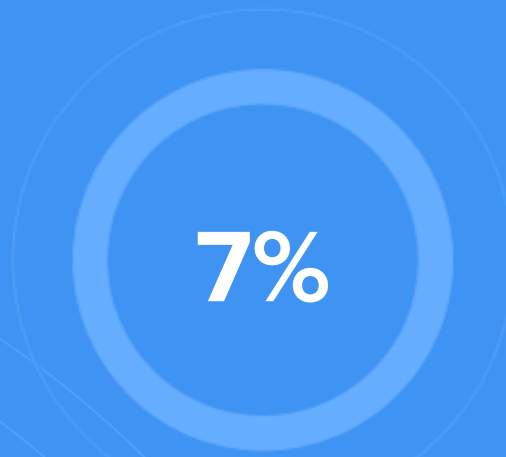

Religious diversity

- 50.9%** Catholic
- 39.4%** Other
- 6.3%** Jewish
- 2.1%** Lutheran
- 1.4%** Other Christian

Crime rate
(per 100,000)

Average age

Political majority

Democrat

LOCALE

Unemployment