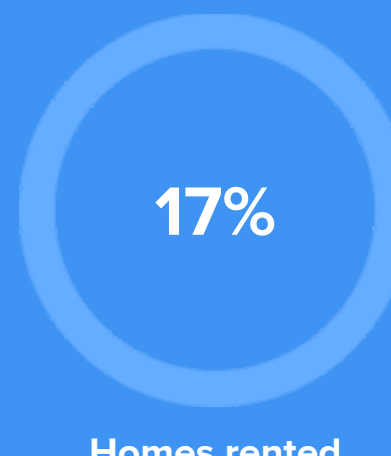

Weather

Condition

53°F average temperature

40 years
Median home age

\$431,240
Median home price

-2.24%
Home appreciation rate

26.26%
Annual property tax

COMMUNITY

Religious diversity

- 50.9%** Catholic
- 39.4%** Other
- 6.3%** Jewish
- 2.1%** Lutheran
- 1.4%** Other Christian

Crime rate
(per 100,000)

Average age

Political majority

Democrat

LOCALE

Unemployment