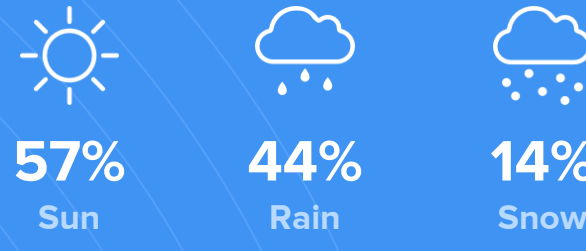

Weather

Condition

54°F average temperature