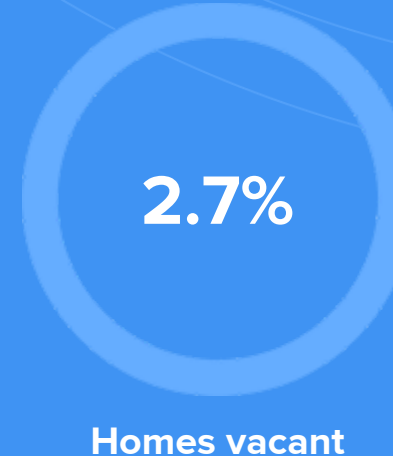

Air quality

Weather

Condition

54°F average temperature

43 years
Median home age

\$314,320
Median home price

-7.1%
Median home age

21.74%
Annual property tax