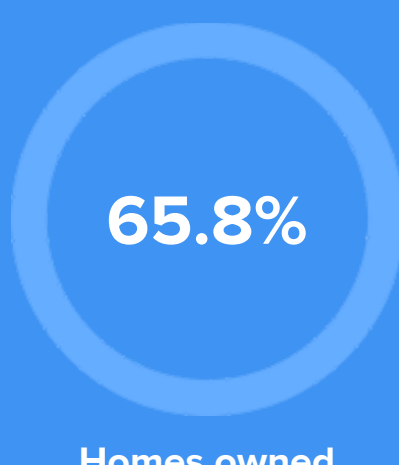

Condition

56°F average temperature

34 years

Median home age

\$140,980

Median home price

0.72%

Median home age

16.94%

Annual property tax

Homes owned

Homes rented

Homes vacant

COMMUNITY

Religious diversity

59.9% Other