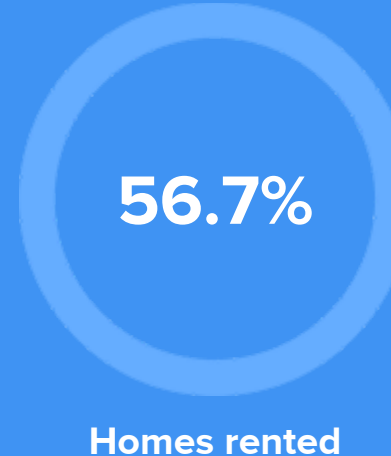

### Weather

### Condition

**53°F** average temperature

**54 years**  
Median home age

**\$339,470**  
Median home price

**-1.45%**  
Median home age

**23.65%**  
Annual property tax