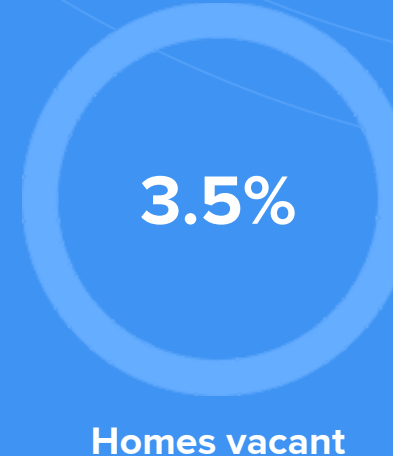

### Condition

**53°F** average temperature

**54 years**  
Median home age

**\$339,470**  
Median home price

**-1.45%**  
Median home age

**23.65%**  
Annual property tax