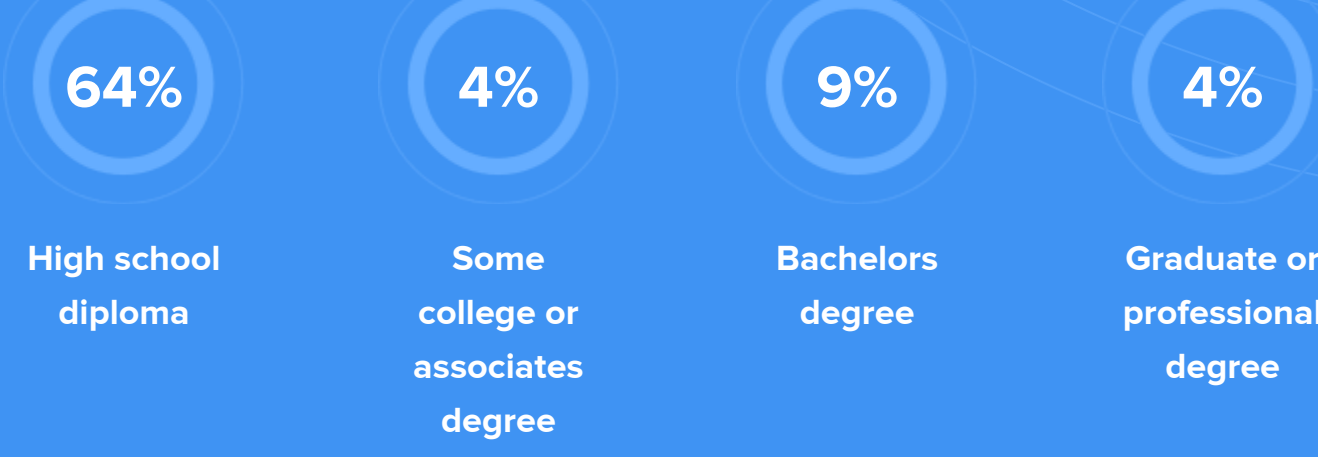

Education

Student teacher ratio **1:14**