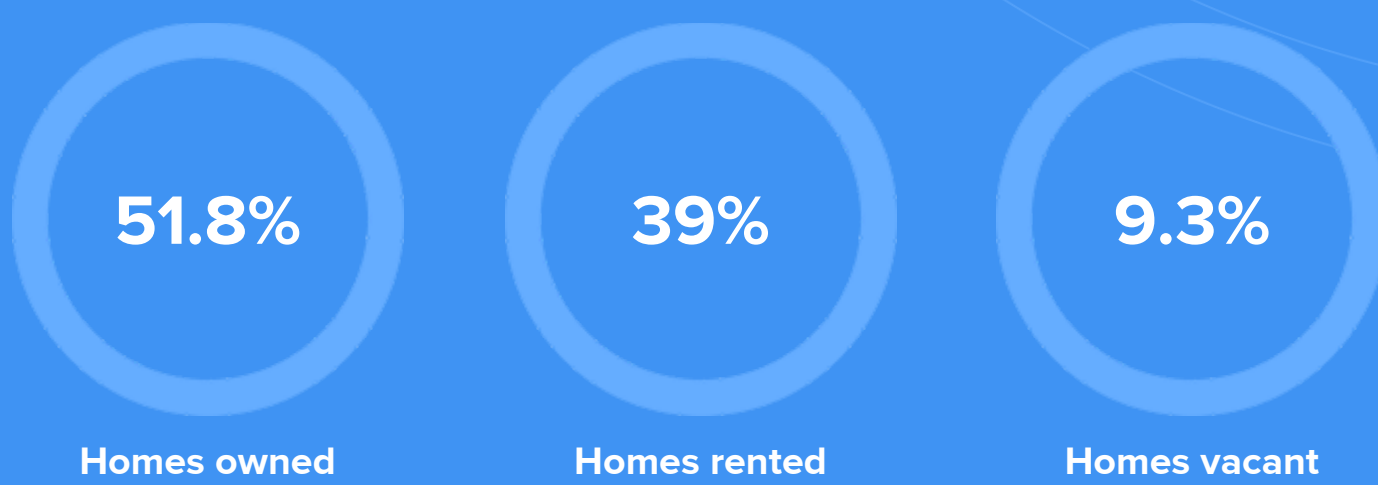

Condition

65°F average temperature

43 years
Median home age

\$73,760
Median home price

2.89%
Home appreciation rate

11.86%
Annual property tax

COMMUNITY

Religious diversity

- 56.3% Other
- 27.3% Baptist
- 5.7% Other Christian
- 5.6% Catholic
- 5.3% Methodist

Crime rate
(per 100,000)

Average age

Political majority

LOCALE

Unemployment

Occupation

- 8.2% Management, business, Art & Sciences
- 27.5% Sales & Office Occupations
- 17.1% Service Occupation
- 19.2% Production, transportation & Material Moving
- 12.3% Natural Resources, Construction & Maintenance