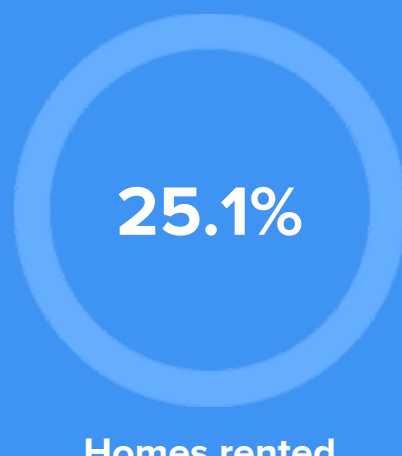

Condition

74°F average temperature

19 years
Median home age

\$472,030
Median home price

-9.45%
Median home age

2.5%
Annual property tax

COMMUNITY

Religious diversity

- 65% Other
- 21.3% Catholic
- 5% Mormon
- 4.4% Other Christian
- 4.3% Pentecostal

Crime rate
(per 100,000)

Average age

Political majority

Democrat

LOCALE

Unemployment

Occupation