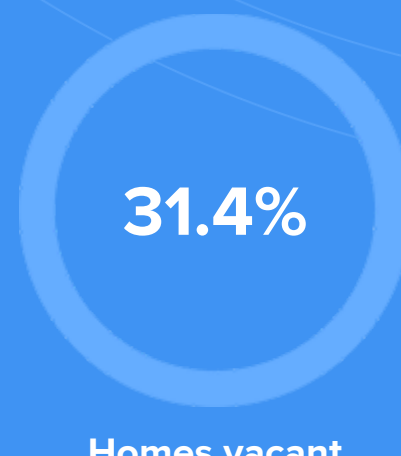

HOLUALOA, HI

[Click to view full report.](#)

CITY INFO

Population: 8,474

Male
51%

Female
49%

Married
57%

Single
43%

City rating

This rating is a weighted average of commute time, crime rate, population, median salary, and more.

Overall value

This score adds annual household income and cost of living to the city rating.

Density (Population per mile²)

Compared to New York, Holualoa has a very low population density. Holualoa is perfect for those who like a quiet city.

599
HOLUALOA

27,441
NEW YORK

RESIDENCE

Air quality

Weather

Condition

74°F average temperature

19 years
Median home age

$472,030
Median home price

-9.45%
Median home age

2.5%
Annual property tax

COMMUNITY

Religious diversity

- 65% Other
- 21.3% Catholic
- 5% Mormon
- 4.4% Other Christian
- 4.3% Pentecostal

Crime rate
(per 100,000)

Average age

Political majority

Democrat

LOCALE

Unemployment

Occupation

- 13% Management, business, Art & Sciences
- 27.5% Sales & Office Occupations
- 21.5% Service Occupation
- 7.9% Production, transportation & Material Moving
- 10.5% Natural Resources, Construction & Maintenance

Education

Student teacher ratio **1:19**

TRANSIT

Average commute time Daily breakdown: by transport type