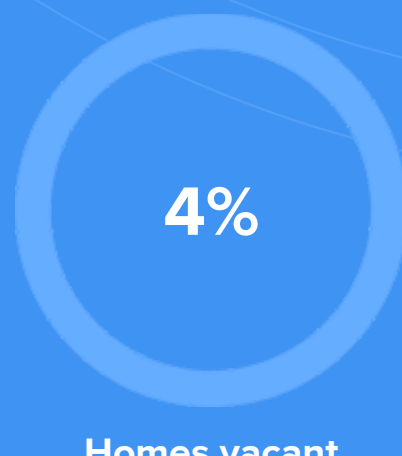

Weather

Condition

49°F average temperature

27 years
Median home age

\$359,570
Median home price

2.95%
Median home age

16.6%
Annual property tax

COMMUNITY