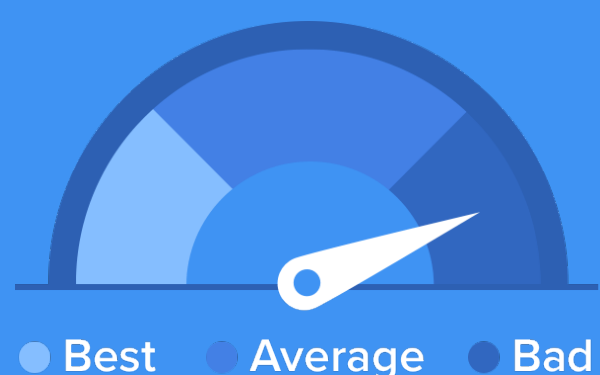

Density (Population per mile²)

Compared to New York, Killingworth has a very low population density. Killingworth is perfect for those who like a quiet city.

183
KILLINGWORTH

27,441
NEW YORK

RESIDENCE

Air quality