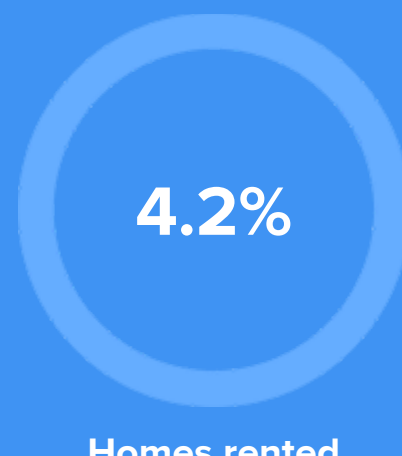

Weather

Condition

49°F average temperature

27 years
Median home age

\$359,570
Median home price

2.95%
Median home age

16.6%
Annual property tax

COMMUNITY