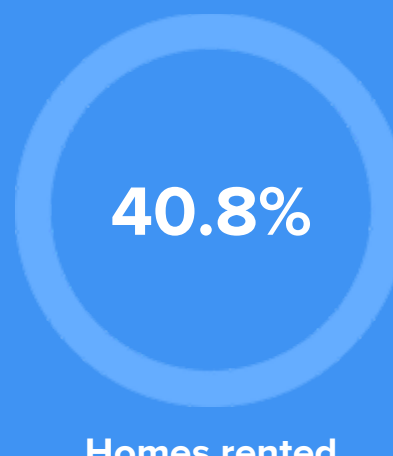

### Weather

### Condition

**49°F** average temperature

**43 years**  
Median home age

**\$160,680**  
Median home price

**-7.82%**  
Median home age

**13.23%**  
Annual property tax