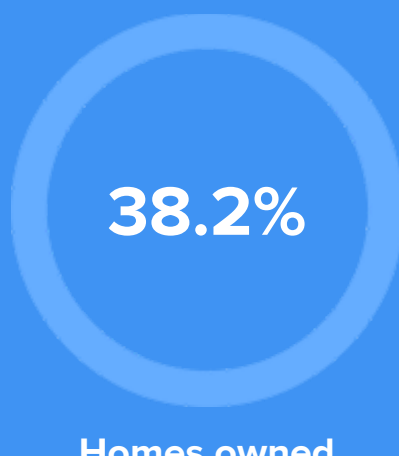

LEWISBURG, PA

[Click to view full report.](#)

CITY INFO

Population: **5,719**

Male **47%**

Female **53%**

Married **33%**

Single **67%**

City rating

This rating is a weighted average of commute time, crime rate, population, median salary, and more.

Overall value

This score adds annual household income and cost of living to the city rating.

Density (Population per mile²)

Compared to New York, Lewisburg has a low population density. Lewisburg is perfect for those who want to be in the city without constantly rubbing shoulders.

5,824
LEWISBURG

27,441
NEW YORK

RESIDENCE

Air quality

Weather

Condition

51°F average temperature

65 years
Median home age

$147,510
Median home price

-1.77%
Home appreciation rate

12.94%
Annual property tax

COMMUNITY

Religious diversity

- **69.7%** Other
- **13.2%** Other Christian
- **6.4%** Lutheran
- **6.2%** Catholic
- **4.5%** Methodist

Crime rate
(per 100,000)

5

Average age

24

Political majority

Republican

LOCALE

Unemployment

Education

Student teacher ratio **1:14**

Occupation

- **11.9%** Management, business, Art & Sciences
- **23.2%** Sales & Office Occupations
- **14.2%** Service Occupation
- **9.6%** Production, transportation & Material Moving
- **4.9%** Natural Resources, Construction & Maintenance

TRANSIT

Average commute time Daily breakdown: by transport type