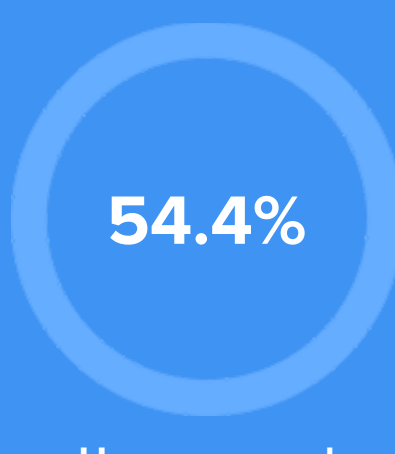

Homes owned