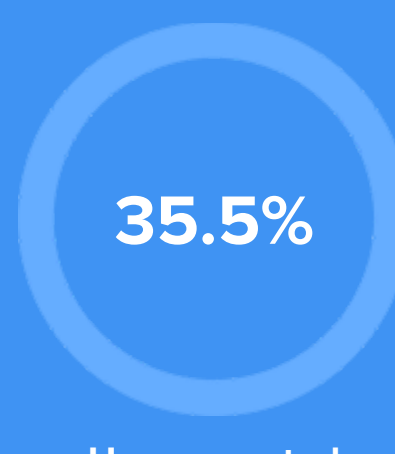

Homes rented