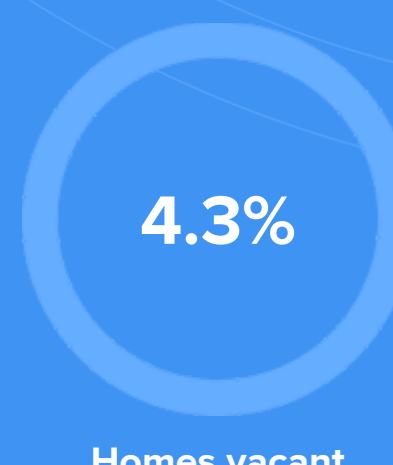

### Condition

**48°F** average temperature

**41 years**  
Median home age

**\$303,630**  
Median home price

**-4.56%**  
Median home age

**11.7%**  
Annual property tax