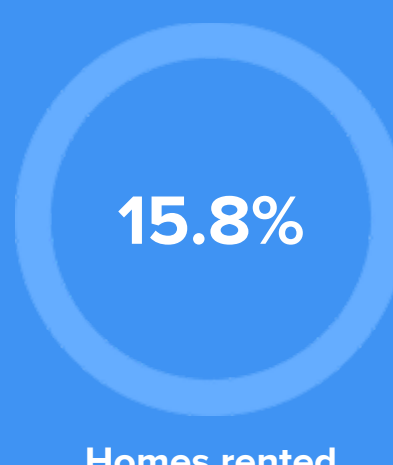

### Weather

### Condition

**48°F** average temperature

**41 years**  
Median home age

**\$303,630**  
Median home price

**-4.56%**  
Median home age

**11.7%**  
Annual property tax