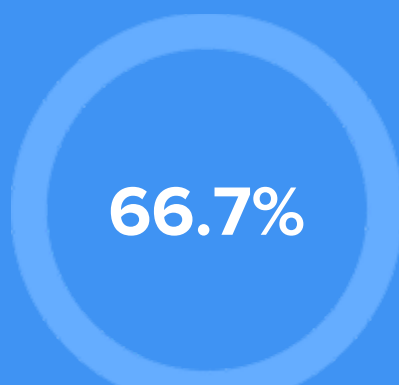

Median home age

25.64%

Annual property tax

Homes owned

Homes rented

Homes vacant

COMMUNITY

Religious diversity