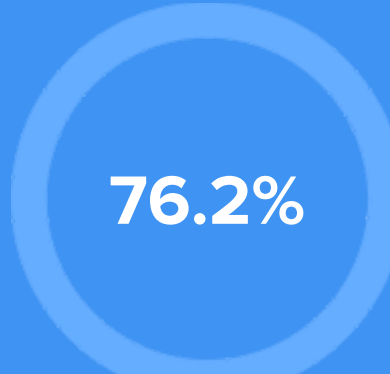

Weather

Condition

49°F average temperature

11 years
Median home age

\$201,760
Median home price

-3.31%
Median home age

18.4%
Annual property tax

COMMUNITY

Religious diversity

- 51.5% Other
- 38.7% Catholic
- 3.9% Other Christian
- 3.8% Lutheran
- 2.1% Baptist

Crime rate
(per 100,000)

2

Average age

31

Political majority

Democrat