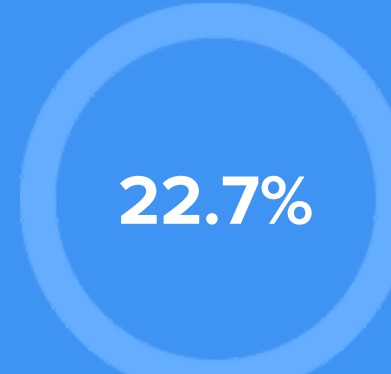

Weather

Condition

49°F average temperature

11 years
Median home age

\$201,760
Median home price

-3.31%
Median home age

18.4%
Annual property tax

COMMUNITY