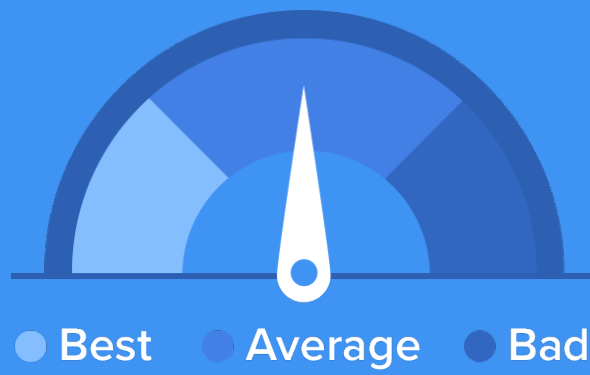

Density (Population per mile²)

Compared to New York, Marblehead has a low population density. Marblehead is perfect for those who want to be in the city without constantly rubbing shoulders.

4,403
MARBLEHEAD

27,441
NEW YORK

RESIDENCE

Air quality

Weather

Condition

51°F average temperature

62 years
Median home age

\$400,160
Median home price