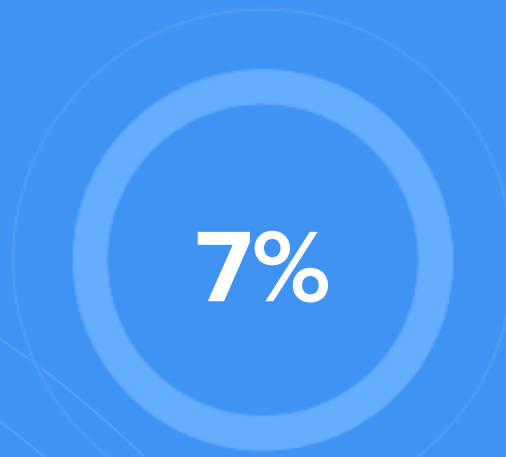

45

Political majority

Democrat

LOCALE

Unemployment

Education

Student teacher ratio **1:11**

Occupation