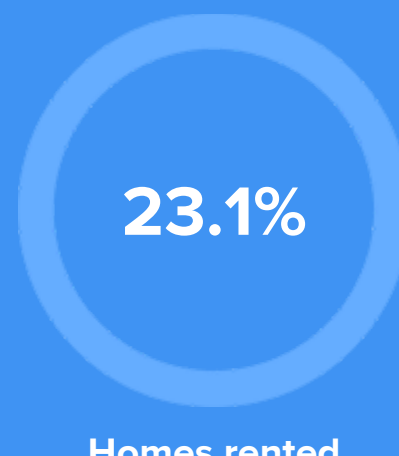

MARBLEHEAD, MA

[Click to view full report.](#)

CITY INFO

Population: **19,942**

Male
48%

Female
52%

Married
63%

Single
37%

City rating

This rating is a weighted average of commute time, crime rate, population, median salary, and more.

Overall value

This score adds annual household income and cost of living to the city rating.

Density (Population per mile²)

Compared to New York, Marblehead has a low population density. Marblehead is perfect for those who want to be in the city without constantly rubbing shoulders.

4,403
MARBLEHEAD

27,441
NEW YORK

RESIDENCE

Air quality

Weather

Condition

51°F average temperature

62 years
Median home age

$400,160
Median home price

-9.06%
Median home age

11.64%
Annual property tax

COMMUNITY

Religious diversity

- **46.1%** Catholic
- **43.8%** Other
- **6.2%** Other Christian
- **2.6%** Jewish
- **1.3%** Episcopalian

Crime rate
(per 100,000)

3

Average age

45

Political majority

Democrat

LOCALE

Unemployment

Education

Student teacher ratio **1:11**

Occupation

- **25.1%** Management, business, Art & Sciences
- **26%** Sales & Office Occupations
- **7.9%** Service Occupation
- **4.8%** Production, transportation & Material Moving
- **4.5%** Natural Resources, Construction & Maintenance

TRANSIT

Average commute time Daily breakdown: by transport type