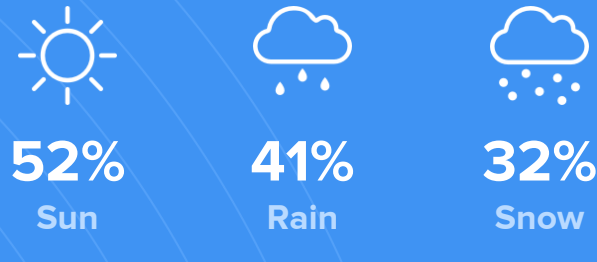

Weather

Condition

51°F average temperature