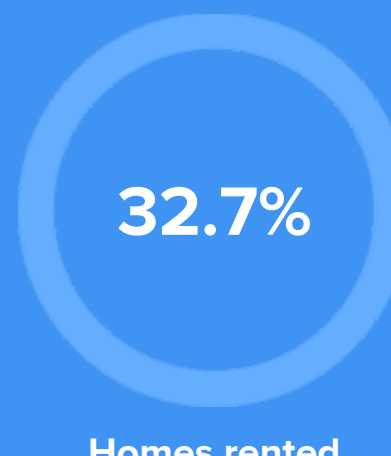

Condition

54°F average temperature

42 years
Median home age

\$91,180
Median home price

-1.79%
Median home age

7.96%
Annual property tax

COMMUNITY

Religious diversity

- 58.7%** Other
- 18.8%** Baptist
- 10.5%** Other Christian
- 6.1%** Methodist
- 5.9%** Catholic

Crime rate
(per 100,000)

Average age

Political majority

LOCALE

Unemployment

Occupation

- 10.1%** Management, business, Art & Sciences
- 19.3%** Sales & Office Occupations
- 19.2%** Service Occupation
- 22.8%** Production, transportation & Material Moving
- 8.4%** Natural Resources, Construction & Maintenance