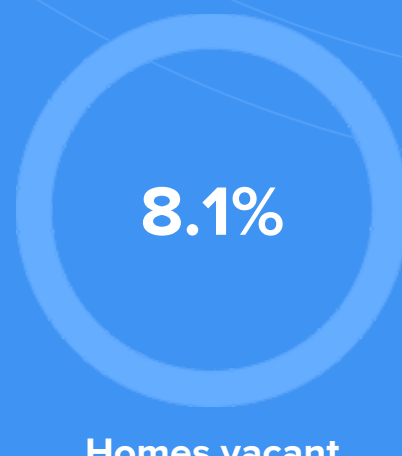

Weather

Condition

54°F average temperature

40 years
Median home age

\$114,940
Median home price

0.44%
Median home age

12.66%
Annual property tax

COMMUNITY