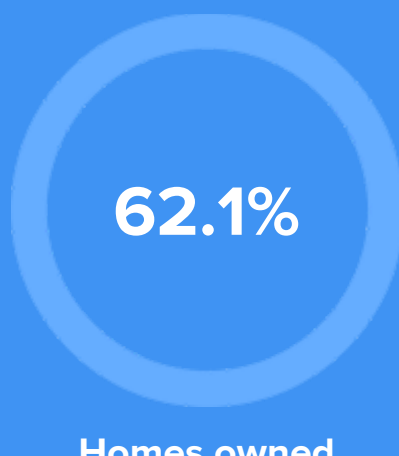

Weather

Condition

54°F average temperature

40 years
Median home age

\$114,940
Median home price

0.44%
Median home age

12.66%
Annual property tax

COMMUNITY

Religious diversity

- 44.4%** Other
- 32.6%** Other Christian
- 10%** Lutheran
- 8.5%** Methodist
- 4.5%** Baptist

Crime rate
(per 100,000)

3

Average age

37

Political majority

Republican