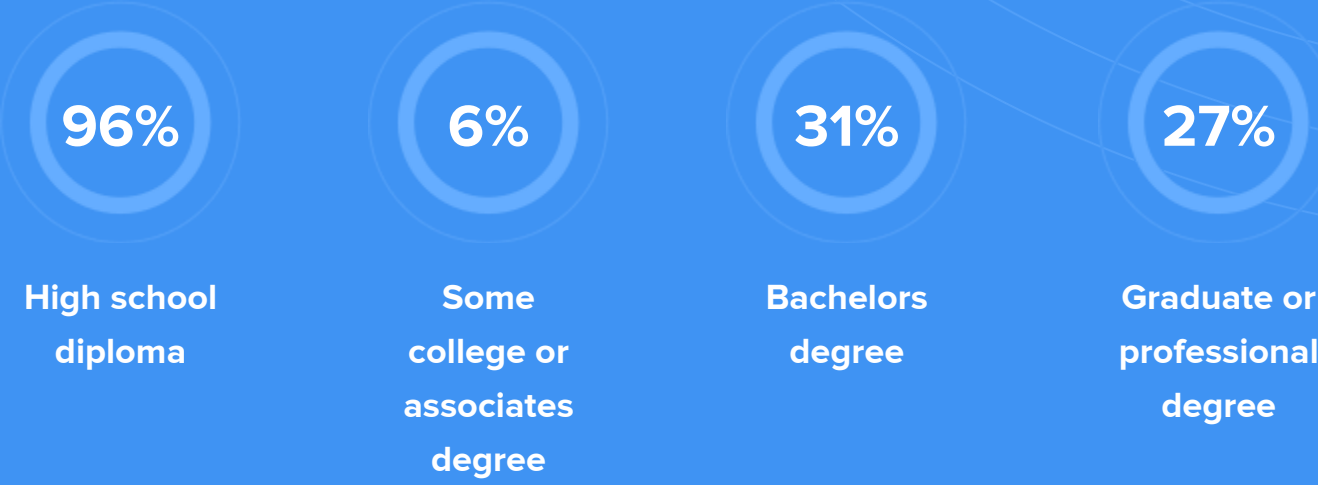

39

Political majority

Democrat

LOCALE

Unemployment

Education

Student teacher ratio **1:14**

Occupation

- 23.2%** Management, business, Art & Sciences
- 24.8%** Sales & Office Occupations
- 7.7%** Service Occupation
- 5.4%** Production, transportation & Material Moving
- 5.7%** Natural Resources, Construction & Maintenance