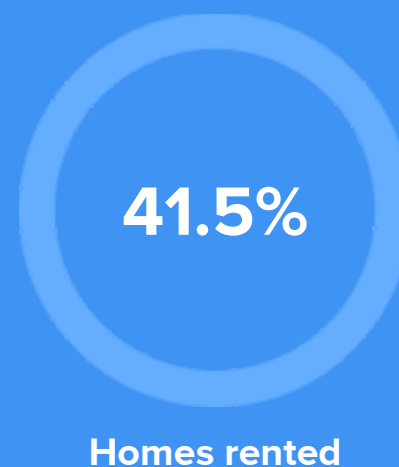

### Weather

### Condition

**58°F** average temperature

**50 years**  
Median home age

**\$983,070**  
Median home price

**-16.05%**  
Median home age

**5.34%**  
Annual property tax