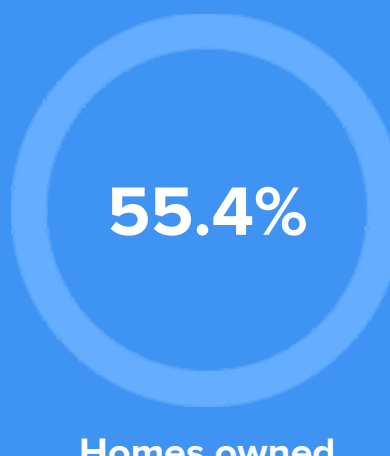

Air quality

Weather

Condition

63°F average temperature

28 years
Median home age

\$113,060
Median home price

-5.79%
Home appreciation rate

4.46%
Annual property tax

COMMUNITY

Religious diversity

- 78.3%** Other
- 11.9%** Baptist
- 3.9%** Methodist
- 3.9%** Catholic
- 2.1%** Pentecostal

Crime rate
(per 100,000)

Average age

Political majority

LOCALE

Unemployment