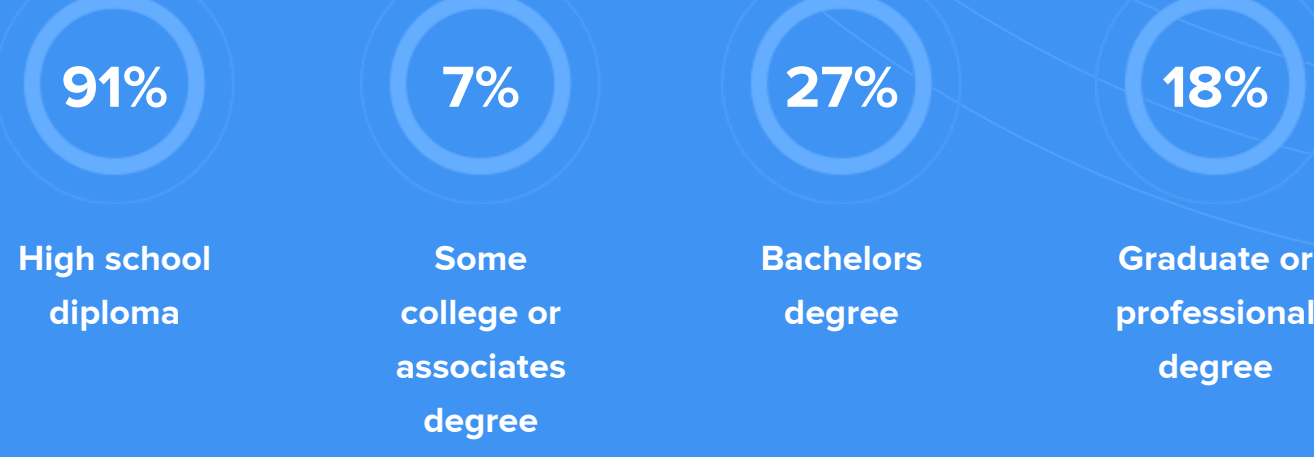

Education

Student teacher ratio **1:21**