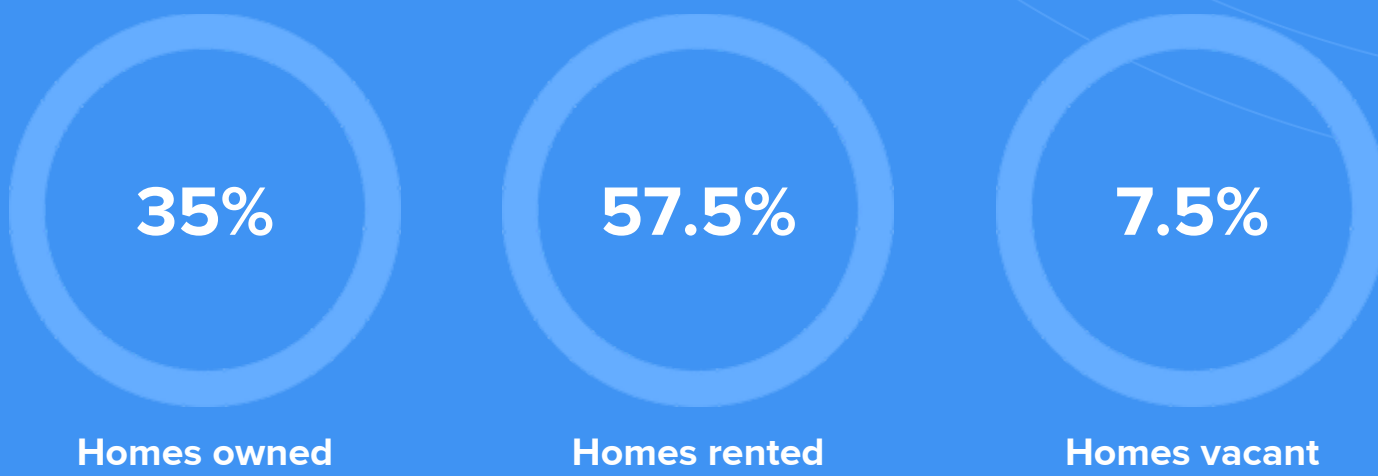

Condition

56°F average temperature

42 years
Median home age

\$222,750
Median home price

-13.15%
Median home age

6.03%
Annual property tax

COMMUNITY

Religious diversity

- 60.3% Other
- 35.2% Catholic
- 1.8% Baptist
- 1.5% Pentecostal
- 1.3% Other Christian

Crime rate
(per 100,000)

Average age

Political majority

LOCALE

Unemployment

Occupation

- 15.4% Management, business, Art & Sciences
- 24.7% Sales & Office Occupations
- 15.6% Service Occupation
- 5.3% Production, transportation & Material Moving
- 7.2% Natural Resources, Construction & Maintenance